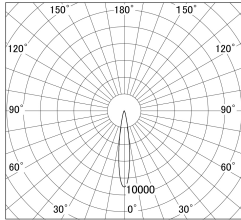

■ Lighting Distribution Curve (cd/1000 lm)