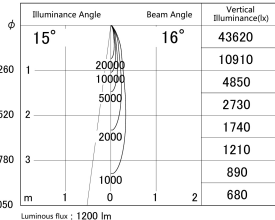

Item no. DD161-1515BB9040

Series Name: AMMA Φ80 series Lens type adjustable Antiglare (DD161-AG)

■ Lighting Distribution Curve (cd/1000 lm)

Installation	Recessed mount
Type	High-efficiency antiglare type adjustable downlight
Fixture wattage	14W
Beam angle	16deg
Color Temp.	4000K
CRI	Ra>90
Luminous	1198 lm
Body	Die-castaluminumalloy
Body finish	N/A
Trim finish	Black
Reflector finish	Black
IP Rate	IP20
Light source	COB module
Input Voltage	AC220~240V
Dimming Type	Non-Dimmable
Certificate	CE,CCC
Cut Hole	80mm