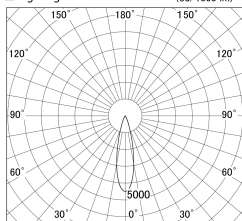

■ Lighting Distribution Curve (cd/1000 lm)