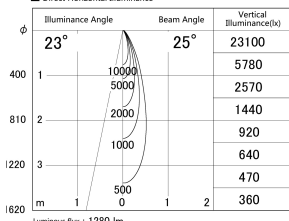

Item no. DD161-1525BB9040

Series Name: AMMA Φ 80 series Lens type adjustable Antiglare (DD161-AG)

■ Lighting Distribution Curve (cd/1000 lm)

Installation	Recessed mount
Type	High-efficiency antiglare type adjustable downlight
Fixture wattage	14W
Beam angle	25deg
Color Temp.	4000K
CRI	Ra>90
Luminous	1279 lm
Body	Die-castaluminumalloy
Body finish	N/A
Trim finish	Black
Reflector finish	Black
IP Rate	IP20
Light source	COB module
Input Voltage	AC220~240V
Dimming Type	Non-Dimmable
Certificate	CE,CCC
Cut Hole	80mm