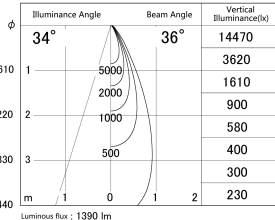

Item no. DD161-1535BB9040

Series Name: AMMA Φ80 series Lens type adjustable Antiglare (DD161-AG)

■ Lighting Distribution Curve (cd/1000 lm)

Installation	Recessed mount
Type	High-efficiency antiglare type adjustable downlight
Fixture wattage	14W
Beam angle	36deg
Color Temp.	4000K
CRI	Ra>90
Luminous	1391 lm
Body	Die-castaluminumalloy
Body finish	N/A
Trim finish	Black
Reflector finish	Black
IP Rate	IP20
Light source	COB module
Input Voltage	AC220~240V
Dimming Type	Non-Dimmable
Certificate	CE,CCC
Cut Hole	80mm