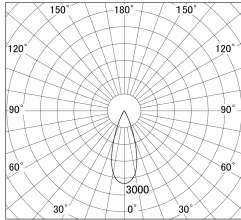

■ Lighting Distribution Curve (cd/1000 lm)