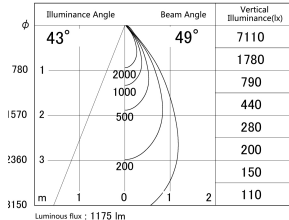

Item no. DD161-1545BB9040

Series Name: AMMA Φ80 series Lens type adjustable Antiglare (DD161-AG)

■ Lighting Distribution Curve (cd/1000 lm)

Installation	Recessed mount
Type	High-efficiency antiglare type adjustable downlight
Fixture wattage	14W
Beam angle	49deg
Color Temp.	4000K
CRI	Ra>90
Luminous	1177 lm
Body	Die-castaluminumalloy
Body finish	N/A
Trim finish	Black
Reflector finish	Black
IP Rate	IP20
Light source	COB module
Input Voltage	AC220~240V
Dimming Type	Non-Dimmable
Certificate	CE,CCC
Cut Hole	80mm