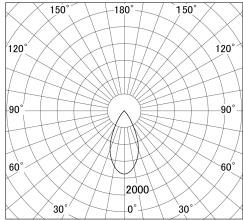

■ Lighting Distribution Curve (cd/1000 lm)