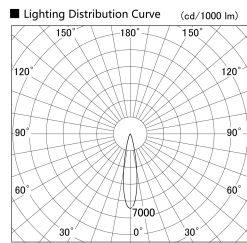

Item no. DD161-2020BB9040

Series Name: AMMA Φ80 series Lens type adjustable Antiglare (DD161-AG)

Installation	Recessed mount
Type	High-efficiency antiglare type adjustable downlight
Fixture wattage	21W
Beam angle	20deg
Color Temp.	4000K
CRI	Ra>90
Luminous	1999 lm
Body	Die-castaluminumalloy
Body finish	N/A
Trim finish	Black
Reflector finish	Black
IP Rate	IP20
Light source	COB module
Input Voltage	AC220~240V
Dimming Type	Non-Dimmable
Certificate	CE,CCC
Cut Hole	80mm