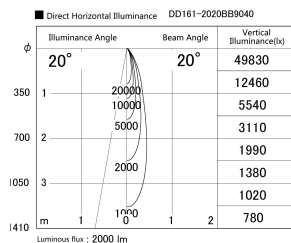

Item no. DD161-2020BB9040

Series Name: AMMA Φ80 series Lens type adjustable Antiglare (DD161-AG)

Installation	Recessed mount
Type	High-efficiency antiglare type adjustable downlight
Fixture wattage	21W
Beam angle	20deg
Color Temp.	4000K
CRI	Ra>90
Luminous	1999 lm
Body	Die-castaluminumalloy
Body finish	N/A
Trim finish	Black
Reflector finish	Black
IP Rate	IP20
Light source	COB module
Input Voltage	AC220~240V
Dimming Type	Non-Dimmable
Certificate	CE,CCC
Cut Hole	80mm