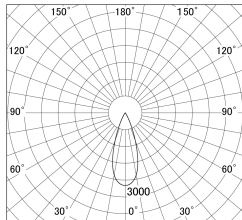

■ Lighting Distribution Curve (cd/1000 lm)