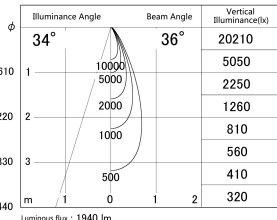

Item no. DD161-2035BB9040

Series Name: AMMA Φ80 series Lens type adjustable Antiglare (DD161-AG)

■ Lighting Distribution Curve (cd/1000 lm)

Installation	Recessed mount
Type	High-efficiency antiglare type adjustable downlight
Fixture wattage	21W
Beam angle	36deg
Color Temp.	4000K
CRI	Ra>90
Luminous	1942 lm
Body	Die-castaluminumalloy
Body finish	N/A
Trim finish	Black
Reflector finish	Black
IP Rate	IP20
Light source	COB module
Input Voltage	AC220~240V
Dimming Type	Non-Dimmable
Certificate	CE,CCC
Cut Hole	80mm