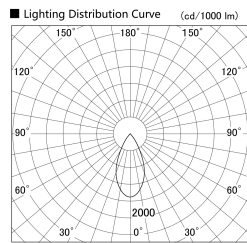

Item no. DD161-2045BB9040

Series Name: AMMA Φ80 series Lens type adjustable Antiglare (DD161-AG)

Installation	Recessed mount
Type	High-efficiency antiglare type adjustable downlight
Fixture wattage	21W
Beam angle	49deg
Color Temp.	4000K
CRI	Ra>90
Luminous	1644 lm
Body	Die-castaluminumalloy
Body finish	N/A
Trim finish	Black
Reflector finish	Black
IP Rate	IP20
Light source	COB module
Input Voltage	AC220~240V
Dimming Type	Non-Dimmable
Certificate	CE,CCC
Cut Hole	80mm