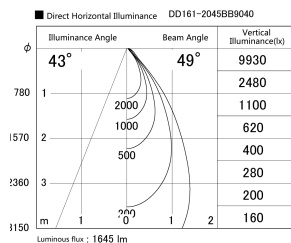

Item no. DD161-2045BB9040

Series Name: AMMA Φ80 series Lens type adjustable Antiglare (DD161-AG)

Installation	Recessed mount
Type	High-efficiency antiglare type adjustable downlight
Fixture wattage	21W
Beam angle	49deg
Color Temp.	4000K
CRI	Ra>90
Luminous	1644 lm
Body	Die-castaluminumalloy
Body finish	N/A
Trim finish	Black
Reflector finish	Black
IP Rate	IP20
Light source	COB module
Input Voltage	AC220~240V
Dimming Type	Non-Dimmable
Certificate	CE,CCC
Cut Hole	80mm