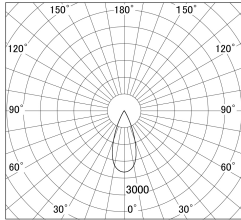

■ Lighting Distribution Curve (cd/1000 lm)