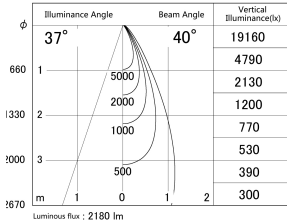

Item no. DD161-2540BB9040

Series Name: AMMA Φ80 series Lens type adjustable Antiglare (DD161-AG)

■ Lighting Distribution Curve (cd/1000 lm)

Installation	Recessed mount
Type	High-efficiency antiglare type adjustable downlight
Fixture wattage	24W
Beam angle	40deg
Color Temp.	4000K
CRI	Ra>90
Luminous	2182 lm
Body	Die-castaluminumalloy
Body finish	N/A
Trim finish	Black
Reflector finish	Black
IP Rate	IP20
Light source	COB module
Input Voltage	AC220~240V
Dimming Type	Non-Dimmable
Certificate	CE,CCC
Cut Hole	80mm