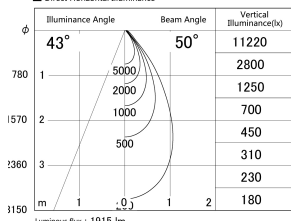

Item no. DD161-2545BB9040

Series Name: AMMA Φ80 series Lens type adjustable Antiglare (DD161-AG)

■ Lighting Distribution Curve (cd/1000 lm)

Installation	Recessed mount
Type	High-efficiency antiglare type adjustable downlight
Fixture wattage	24W
Beam angle	51deg
Color Temp.	4000K
CRI	Ra>90
Luminous	1917 lm
Body	Die-castaluminumalloy
Body finish	N/A
Trim finish	Black
Reflector finish	Black
IP Rate	IP20
Light source	COB module
Input Voltage	AC220~240V
Dimming Type	Non-Dimmable
Certificate	CE,CCC
Cut Hole	80mm