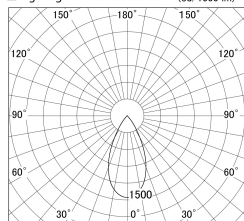

■ Lighting Distribution Curve (cd/1000 lm)