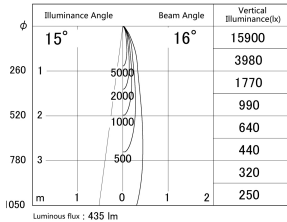

Item no. DD161-0515MW9027-TL

Series Name: AMMA Φ80 series Lens type adjustable Antiglare (DD161-AG)

■ Lighting Distribution Curve (cd/1000 lm)

Installation	Recessed mount
Type	High-efficiency antiglare type adjustable downlight
Fixture wattage	5W
Beam angle	16deg
Color Temp.	2700K
CRI	Ra>90
Luminous	434 lm
Body	Die-castaluminumalloy
Body finish	N/A
Trim finish	White
Reflector finish	Mirror
IP Rate	IP20
Light source	COB module
Input Voltage	AC220~240V
Dimming Type	Non-Dimmable
Certificate	CE,CCC
Cut Hole	80mm