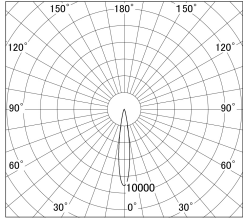

■ Lighting Distribution Curve (cd/1000 lm)