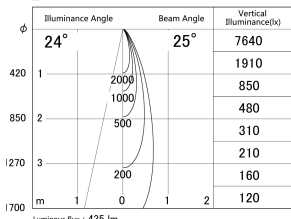

Item no. DD161-0525MW9027-TL

Series Name: AMMA Φ80 series Lens type adjustable Antiglare (DD161-AG)

■ Lighting Distribution Curve (cd/1000 lm)

Installation	Recessed mount
Type	High-efficiency antiglare type adjustable downlight
Fixture wattage	5W
Beam angle	25deg
Color Temp.	2700K
CRI	Ra>90
Luminous	435 lm
Body	Die-castaluminumalloy
Body finish	N/A
Trim finish	White
Reflector finish	Mirror
IP Rate	IP20
Light source	COB module
Input Voltage	AC220~240V
Dimming Type	Non-Dimmable
Certificate	CE,CCC
Cut Hole	80mm