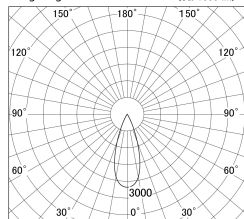

■ Lighting Distribution Curve (cd/1000 lm)