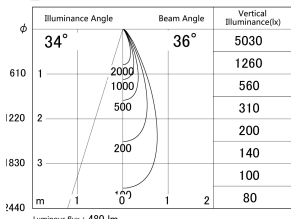

Item no. DD161-0535MW9027-TL

Series Name: AMMA Φ80 series Lens type adjustable Antiglare (DD161-AG)

■ Lighting Distribution Curve (cd/1000 lm)

Installation	Recessed mount
Type	High-efficiency antiglare type adjustable downlight
Fixture wattage	5W
Beam angle	36deg
Color Temp.	2700K
CRI	Ra>90
Luminous	479 lm
Body	Die-castaluminumalloy
Body finish	N/A
Trim finish	White
Reflector finish	Mirror
IP Rate	IP20
Light source	COB module
Input Voltage	AC220~240V
Dimming Type	Non-Dimmable
Certificate	CE,CCC
Cut Hole	80mm