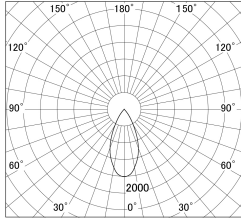

■ Lighting Distribution Curve (cd/1000 lm)