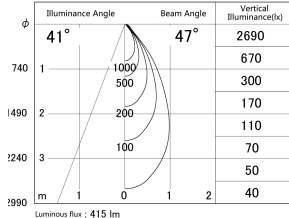

Item no. DD161-0545MW9027-TL

Series Name: AMMA Φ80 series Lens type adjustable Antiglare (DD161-AG)

■ Lighting Distribution Curve (cd/1000 lm)

Installation	Recessed mount
Type	High-efficiency antiglare type adjustable downlight
Fixture wattage	5W
Beam angle	47deg
Color Temp.	2700K
CRI	Ra>90
Luminous	417 lm
Body	Die-castaluminumalloy
Body finish	N/A
Trim finish	White
Reflector finish	Mirror
IP Rate	IP20
Light source	COB module
Input Voltage	AC220~240V
Dimming Type	Non-Dimmable
Certificate	CE,CCC
Cut Hole	80mm