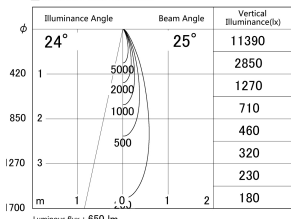

Item no. DD161-0825MW9027-TL

Series Name: AMMA Φ80 series Lens type adjustable Antiglare (DD161-AG)

■ Lighting Distribution Curve (cd/1000 lm)

Installation	Recessed mount
Type	High-efficiency antiglare type adjustable downlight
Fixture wattage	7.5W
Beam angle	25deg
Color Temp.	2700K
CRI	Ra>90
Luminous	648 lm
Body	Die-castaluminumalloy
Body finish	N/A
Trim finish	White
Reflector finish	Mirror
IP Rate	IP20
Light source	COB module
Input Voltage	AC220~240V
Dimming Type	Non-Dimmable
Certificate	CE,CCC
Cut Hole	80mm