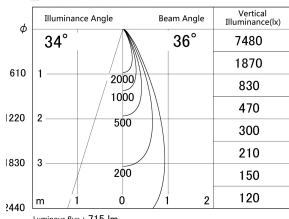

Item no. DD161-0835MW9027-TL

Series Name: AMMA Φ80 series Lens type adjustable Antiglare (DD161-AG)

■ Lighting Distribution Curve (cd/1000 lm)

Installation	Recessed mount
Type	High-efficiency antiglare type adjustable downlight
Fixture wattage	7.5W
Beam angle	36deg
Color Temp.	2700K
CRI	Ra>90
Luminous	713 lm
Body	Die-castaluminumalloy
Body finish	N/A
Trim finish	White
Reflector finish	Mirror
IP Rate	IP20
Light source	COB module
Input Voltage	AC220~240V
Dimming Type	Non-Dimmable
Certificate	CE,CCC
Cut Hole	80mm