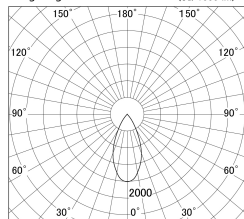

■ Lighting Distribution Curve (cd/1000 lm)