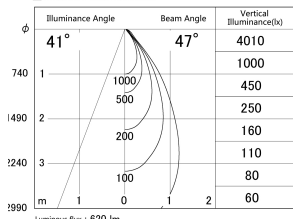

Item no. DD161-0845MW9027-TL

Series Name: AMMA Φ80 series Lens type adjustable Antiglare (DD161-AG)

■ Lighting Distribution Curve (cd/1000 lm)

Installation	Recessed mount
Type	High-efficiency antiglare type adjustable downlight
Fixture wattage	7.5W
Beam angle	47deg
Color Temp.	2700K
CRI	Ra>90
Luminous	621 lm
Body	Die-castaluminumalloy
Body finish	N/A
Trim finish	White
Reflector finish	Mirror
IP Rate	IP20
Light source	COB module
Input Voltage	AC220~240V
Dimming Type	Non-Dimmable
Certificate	CE,CCC
Cut Hole	80mm