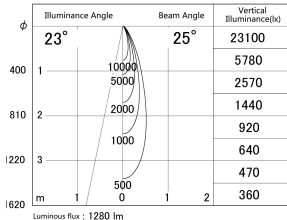

Item no. DD161-1525MW9027-TL

Series Name: AMMA Φ80 series Lens type adjustable Antiglare (DD161-AG)

■ Lighting Distribution Curve (cd/1000 lm)

Installation	Recessed mount
Type	High-efficiency antiglare type adjustable downlight
Fixture wattage	14W
Beam angle	25deg
Color Temp.	2700K
CRI	Ra>90
Luminous	1280 lm
Body	Die-castaluminumalloy
Body finish	N/A
Trim finish	White
Reflector finish	Mirror
IP Rate	IP20
Light source	COB module
Input Voltage	AC220~240V
Dimming Type	Non-Dimmable
Certificate	CE,CCC
Cut Hole	80mm