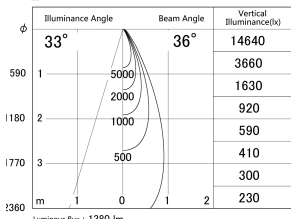

Item no. DD161-1535MW9027-TL

Series Name: AMMA Φ80 series Lens type adjustable Antiglare (DD161-AG)

■ Lighting Distribution Curve (cd/1000 lm)

Installation	Recessed mount
Type	High-efficiency antiglare type adjustable downlight
Fixture wattage	14W
Beam angle	36deg
Color Temp.	2700K
CRI	Ra>90
Luminous	1382 lm
Body	Die-castaluminumalloy
Body finish	N/A
Trim finish	White
Reflector finish	Mirror
IP Rate	IP20
Light source	COB module
Input Voltage	AC220~240V
Dimming Type	Non-Dimmable
Certificate	CE,CCC
Cut Hole	80mm