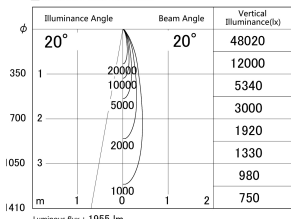

Item no. DD161-2020MW9027-TL

Series Name: AMMA Φ80 series Lens type adjustable Antiglare (DD161-AG)

■ Lighting Distribution Curve (cd/1000 lm)

Installation	Recessed mount
Type	High-efficiency antiglare type adjustable downlight
Fixture wattage	21W
Beam angle	20deg
Color Temp.	2700K
CRI	Ra>90
Luminous	1956 lm
Body	Die-castaluminumalloy
Body finish	N/A
Trim finish	White
Reflector finish	Mirror
IP Rate	IP20
Light source	COB module
Input Voltage	AC220~240V
Dimming Type	Non-Dimmable
Certificate	CE,CCC
Cut Hole	80mm