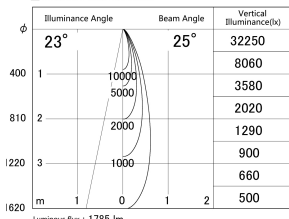

Item no. DD161-2025MW9027-TL

Series Name: AMMA Φ80 series Lens type adjustable Antiglare (DD161-AG)

■ Lighting Distribution Curve (cd/1000 lm)

Installation	Recessed mount
Type	High-efficiency antiglare type adjustable downlight
Fixture wattage	21W
Beam angle	25deg
Color Temp.	2700K
CRI	Ra>90
Luminous	1787 lm
Body	Die-castaluminumalloy
Body finish	N/A
Trim finish	White
Reflector finish	Mirror
IP Rate	IP20
Light source	COB module
Input Voltage	AC220~240V
Dimming Type	Non-Dimmable
Certificate	CE,CCC
Cut Hole	80mm