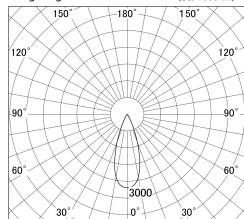

■ Lighting Distribution Curve (cd/1000 lm)