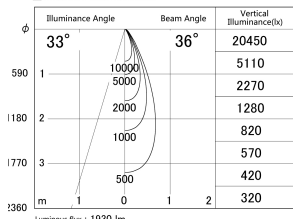

Item no. DD161-2035MW9027-TL

Series Name: AMMA Φ80 series Lens type adjustable Antiglare (DD161-AG)

■ Lighting Distribution Curve (cd/1000 lm)

Installation	Recessed mount
Type	High-efficiency antiglare type adjustable downlight
Fixture wattage	21W
Beam angle	36deg
Color Temp.	2700K
CRI	Ra>90
Luminous	1930 lm
Body	Die-castaluminumalloy
Body finish	N/A
Trim finish	White
Reflector finish	Mirror
IP Rate	IP20
Light source	COB module
Input Voltage	AC220~240V
Dimming Type	Non-Dimmable
Certificate	CE,CCC
Cut Hole	80mm