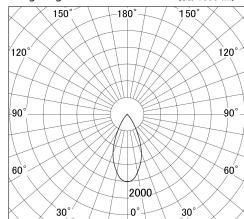

■ Lighting Distribution Curve (cd/1000 lm)