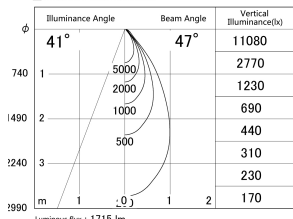

Item no. DD161-2045MW9027-TL

Series Name: AMMA Φ80 series Lens type adjustable Antiglare (DD161-AG)

■ Lighting Distribution Curve (cd/1000 lm)

Installation	Recessed mount
Type	High-efficiency antiglare type adjustable downlight
Fixture wattage	21W
Beam angle	47deg
Color Temp.	2700K
CRI	Ra>90
Luminous	1715 lm
Body	Die-castaluminumalloy
Body finish	N/A
Trim finish	White
Reflector finish	Mirror
IP Rate	IP20
Light source	COB module
Input Voltage	AC220~240V
Dimming Type	Non-Dimmable
Certificate	CE,CCC
Cut Hole	80mm