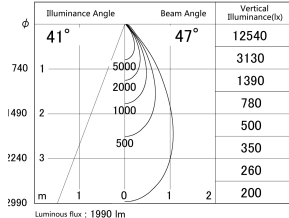

Item no. DD161-2545MW9027-TL

Series Name: AMMA Φ80 series Lens type adjustable Antiglare (DD161-AG)

■ Lighting Distribution Curve (cd/1000 lm)

Installation	Recessed mount
Type	High-efficiency antiglare type adjustable downlight
Fixture wattage	24W
Beam angle	47deg
Color Temp.	2700K
CRI	Ra>90
Luminous	1991 lm
Body	Die-castaluminumalloy
Body finish	N/A
Trim finish	White
Reflector finish	Mirror
IP Rate	IP20
Light source	COB module
Input Voltage	AC220~240V
Dimming Type	Non-Dimmable
Certificate	CE,CCC
Cut Hole	80mm