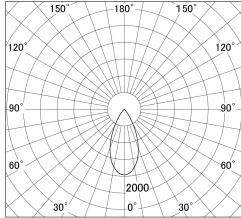

■ Lighting Distribution Curve (cd/1000 lm)