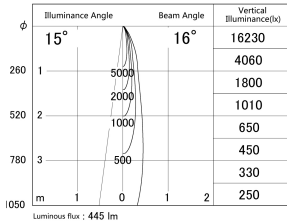

Item no. DD161-0515MW9030-TL

Series Name: AMMA Φ80 series Lens type adjustable Antiglare (DD161-AG)

■ Lighting Distribution Curve (cd/1000 lm)

Installation	Recessed mount
Type	High-efficiency antiglare type adjustable downlight
Fixture wattage	5W
Beam angle	16deg
Color Temp.	3000K
CRI	Ra>90
Luminous	443 lm
Body	Die-castaluminumalloy
Body finish	N/A
Trim finish	White
Reflector finish	Mirror
IP Rate	IP20
Light source	COB module
Input Voltage	AC220~240V
Dimming Type	Non-Dimmable
Certificate	CE,CCC
Cut Hole	80mm