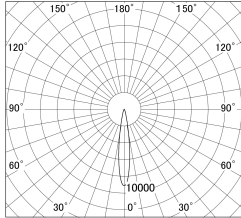

■ Lighting Distribution Curve (cd/1000 lm)