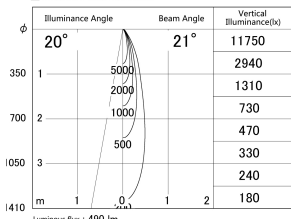

Item no. DD161-0520MW9030-TL

Series Name: AMMA Φ80 series Lens type adjustable Antiglare (DD161-AG)

■ Lighting Distribution Curve (cd/1000 lm)

Installation	Recessed mount
Type	High-efficiency antiglare type adjustable downlight
Fixture wattage	5W
Beam angle	21deg
Color Temp.	3000K
CRI	Ra>90
Luminous	489 lm
Body	Die-castaluminumalloy
Body finish	N/A
Trim finish	White
Reflector finish	Mirror
IP Rate	IP20
Light source	COB module
Input Voltage	AC220~240V
Dimming Type	Non-Dimmable
Certificate	CE,CCC
Cut Hole	80mm