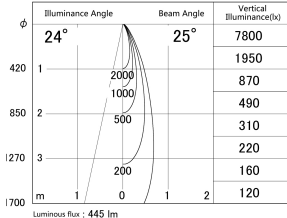

Item no. DD161-0525MW9030-TL

Series Name: AMMA Φ80 series Lens type adjustable Antiglare (DD161-AG)

■ Lighting Distribution Curve (cd/1000 lm)

Installation	Recessed mount
Type	High-efficiency antiglare type adjustable downlight
Fixture wattage	5W
Beam angle	25deg
Color Temp.	3000K
CRI	Ra>90
Luminous	444 lm
Body	Die-castaluminumalloy
Body finish	N/A
Trim finish	White
Reflector finish	Mirror
IP Rate	IP20
Light source	COB module
Input Voltage	AC220~240V
Dimming Type	Non-Dimmable
Certificate	CE,CCC
Cut Hole	80mm