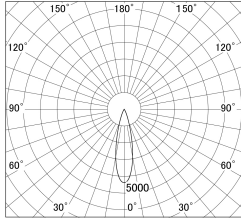

■ Lighting Distribution Curve (cd/1000 lm)