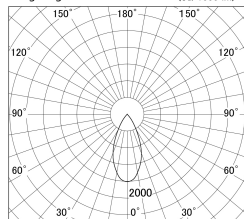

Installation	Recessed mount
Type	High-efficiency antiglare type adjustable downlight
Fixture wattage	5W
Beam angle	47deg
Color Temp.	3000K
CRI	Ra>90
Luminous	426 lm
Body	Die-castaluminumalloy
Body finish	N/A
Trim finish	White
Reflector finish	Mirror
IP Rate	IP20
Light source	COB module
Input Voltage	AC220~240V
Dimming Type	Non-Dimmable
Certificate	CE,CCC
Cut Hole	80mm

■ Lighting Distribution Curve (cd/1000 lm)