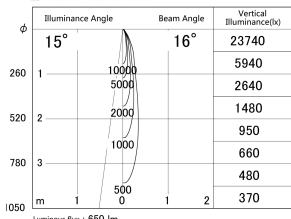

Item no. DD161-0815MW9030-TL

Series Name: AMMA Φ80 series Lens type adjustable Antiglare (DD161-AG)

■ Lighting Distribution Curve (cd/1000 lm)

Installation	Recessed mount
Type	High-efficiency antiglare type adjustable downlight
Fixture wattage	7.5W
Beam angle	16deg
Color Temp.	3000K
CRI	Ra>90
Luminous	648 lm
Body	Die-castaluminumalloy
Body finish	N/A
Trim finish	White
Reflector finish	Mirror
IP Rate	IP20
Light source	COB module
Input Voltage	AC220~240V
Dimming Type	Non-Dimmable
Certificate	CE,CCC
Cut Hole	80mm