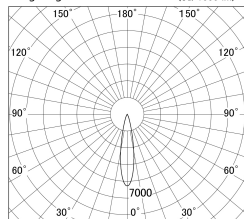

■ Lighting Distribution Curve (cd/1000 lm)