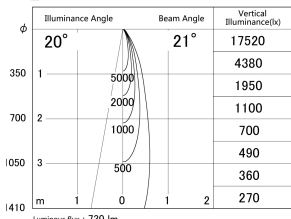

Item no. DD161-0820MW9030-TL

Series Name: AMMA Φ80 series Lens type adjustable Antiglare (DD161-AG)

■ Lighting Distribution Curve (cd/1000 lm)

Installation	Recessed mount
Type	High-efficiency antiglare type adjustable downlight
Fixture wattage	7.5W
Beam angle	21deg
Color Temp.	3000K
CRI	Ra>90
Luminous	729 lm
Body	Die-castaluminumalloy
Body finish	N/A
Trim finish	White
Reflector finish	Mirror
IP Rate	IP20
Light source	COB module
Input Voltage	AC220~240V
Dimming Type	Non-Dimmable
Certificate	CE,CCC
Cut Hole	80mm