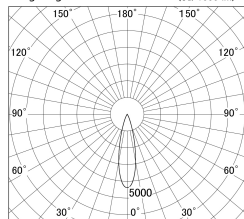

■ Lighting Distribution Curve (cd/1000 lm)