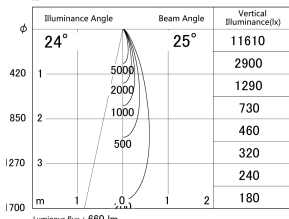

Item no. DD161-0825MW9030-TL

Series Name: AMMA Φ80 series Lens type adjustable Antiglare (DD161-AG)

■ Lighting Distribution Curve (cd/1000 lm)

Installation	Recessed mount
Type	High-efficiency antiglare type adjustable downlight
Fixture wattage	7.5W
Beam angle	25deg
Color Temp.	3000K
CRI	Ra>90
Luminous	661 lm
Body	Die-castaluminumalloy
Body finish	N/A
Trim finish	White
Reflector finish	Mirror
IP Rate	IP20
Light source	COB module
Input Voltage	AC220~240V
Dimming Type	Non-Dimmable
Certificate	CE,CCC
Cut Hole	80mm