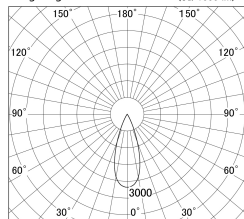

■ Lighting Distribution Curve (cd/1000 lm)