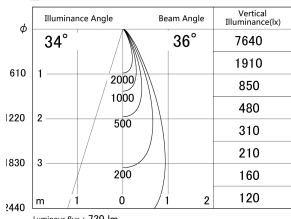

Item no. DD161-0835MW9030-TL

Series Name: AMMA Φ80 series Lens type adjustable Antiglare (DD161-AG)

■ Lighting Distribution Curve (cd/1000 lm)

Installation	Recessed mount
Type	High-efficiency antiglare type adjustable downlight
Fixture wattage	7.5W
Beam angle	36deg
Color Temp.	3000K
CRI	Ra>90
Luminous	728 lm
Body	Die-castaluminumalloy
Body finish	N/A
Trim finish	White
Reflector finish	Mirror
IP Rate	IP20
Light source	COB module
Input Voltage	AC220~240V
Dimming Type	Non-Dimmable
Certificate	CE,CCC
Cut Hole	80mm