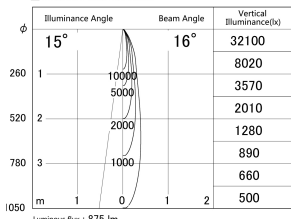

Item no. DD161-1015MW9030-TL

Series Name: AMMA Φ80 series Lens type adjustable Antiglare (DD161-AG)

■ Lighting Distribution Curve (cd/1000 lm)

Installation	Recessed mount
Type	High-efficiency antiglare type adjustable downlight
Fixture wattage	10.5W
Beam angle	16deg
Color Temp.	3000K
CRI	Ra>90
Luminous	876 lm
Body	Die-castaluminumalloy
Body finish	N/A
Trim finish	White
Reflector finish	Mirror
IP Rate	IP20
Light source	COB module
Input Voltage	AC220~240V
Dimming Type	Non-Dimmable
Certificate	CE,CCC
Cut Hole	80mm