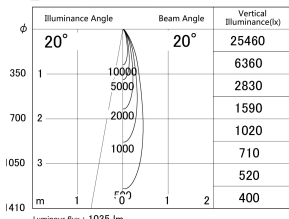

Item no. DD161-1020MW9030-TL

Series Name: AMMA Φ80 series Lens type adjustable Antiglare (DD161-AG)

■ Lighting Distribution Curve (cd/1000 lm)

Installation	Recessed mount
Type	High-efficiency antiglare type adjustable downlight
Fixture wattage	10.5W
Beam angle	20deg
Color Temp.	3000K
CRI	Ra>90
Luminous	1037 lm
Body	Die-castaluminumalloy
Body finish	N/A
Trim finish	White
Reflector finish	Mirror
IP Rate	IP20
Light source	COB module
Input Voltage	AC220~240V
Dimming Type	Non-Dimmable
Certificate	CE,CCC
Cut Hole	80mm