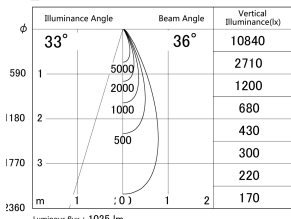

Item no. DD161-1035MW9030-TL

Series Name: AMMA Φ80 series Lens type adjustable Antiglare (DD161-AG)

■ Lighting Distribution Curve (cd/1000 lm)

Installation	Recessed mount
Type	High-efficiency antiglare type adjustable downlight
Fixture wattage	10.5W
Beam angle	36deg
Color Temp.	3000K
CRI	Ra>90
Luminous	1023 lm
Body	Die-castaluminumalloy
Body finish	N/A
Trim finish	White
Reflector finish	Mirror
IP Rate	IP20
Light source	COB module
Input Voltage	AC220~240V
Dimming Type	Non-Dimmable
Certificate	CE,CCC
Cut Hole	80mm