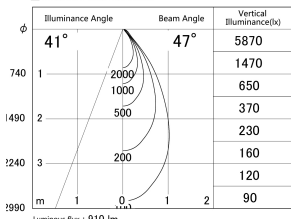

Item no. DD161-1045MW9030-TL

Series Name: AMMA Φ80 series Lens type adjustable Antiglare (DD161-AG)

■ Lighting Distribution Curve (cd/1000 lm)

Installation	Recessed mount
Type	High-efficiency antiglare type adjustable downlight
Fixture wattage	10.5W
Beam angle	47deg
Color Temp.	3000K
CRI	Ra>90
Luminous	909 lm
Body	Die-castaluminumalloy
Body finish	N/A
Trim finish	White
Reflector finish	Mirror
IP Rate	IP20
Light source	COB module
Input Voltage	AC220~240V
Dimming Type	Non-Dimmable
Certificate	CE,CCC
Cut Hole	80mm