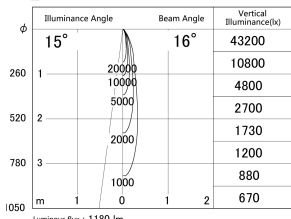

Item no. DD161-1515MW9030-TL

Series Name: AMMA Φ80 series Lens type adjustable Antiglare (DD161-AG)

■ Lighting Distribution Curve (cd/1000 lm)

Installation	Recessed mount
Type	High-efficiency antiglare type adjustable downlight
Fixture wattage	14W
Beam angle	16deg
Color Temp.	3000K
CRI	Ra>90
Luminous	1179 lm
Body	Die-castaluminumalloy
Body finish	N/A
Trim finish	White
Reflector finish	Mirror
IP Rate	IP20
Light source	COB module
Input Voltage	AC220~240V
Dimming Type	Non-Dimmable
Certificate	CE,CCC
Cut Hole	80mm