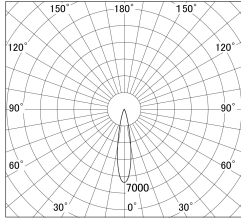

■ Lighting Distribution Curve (cd/1000 lm)