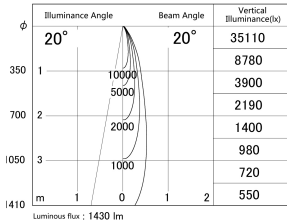

Item no. DD161-1520MW9030-TL

Series Name: AMMA Φ80 series Lens type adjustable Antiglare (DD161-AG)

■ Lighting Distribution Curve (cd/1000 lm)

Installation	Recessed mount
Type	High-efficiency antiglare type adjustable downlight
Fixture wattage	14W
Beam angle	20deg
Color Temp.	3000K
CRI	Ra>90
Luminous	1430 lm
Body	Die-castaluminumalloy
Body finish	N/A
Trim finish	White
Reflector finish	Mirror
IP Rate	IP20
Light source	COB module
Input Voltage	AC220~240V
Dimming Type	Non-Dimmable
Certificate	CE,CCC
Cut Hole	80mm