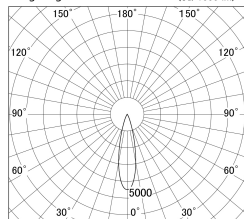

■ Lighting Distribution Curve (cd/1000 lm)