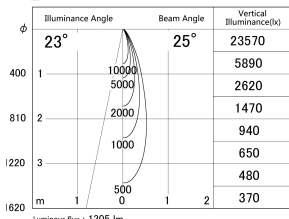

Item no. DD161-1525MW9030-TL

Series Name: AMMA Φ80 series Lens type adjustable Antiglare (DD161-AG)

■ Lighting Distribution Curve (cd/1000 lm)

Installation	Recessed mount
Type	High-efficiency antiglare type adjustable downlight
Fixture wattage	14W
Beam angle	25deg
Color Temp.	3000K
CRI	Ra>90
Luminous	1306 lm
Body	Die-castaluminumalloy
Body finish	N/A
Trim finish	White
Reflector finish	Mirror
IP Rate	IP20
Light source	COB module
Input Voltage	AC220~240V
Dimming Type	Non-Dimmable
Certificate	CE,CCC
Cut Hole	80mm