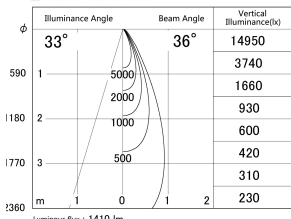

Item no. DD161-1535MW9030-TL

Series Name: AMMA Φ80 series Lens type adjustable Antiglare (DD161-AG)

■ Lighting Distribution Curve (cd/1000 lm)

Installation	Recessed mount
Type	High-efficiency antiglare type adjustable downlight
Fixture wattage	14W
Beam angle	36deg
Color Temp.	3000K
CRI	Ra>90
Luminous	1411 lm
Body	Die-castaluminumalloy
Body finish	N/A
Trim finish	White
Reflector finish	Mirror
IP Rate	IP20
Light source	COB module
Input Voltage	AC220~240V
Dimming Type	Non-Dimmable
Certificate	CE,CCC
Cut Hole	80mm