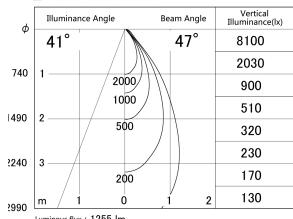

Item no. DD161-1545MW9030-TL

Series Name: AMMA Φ80 series Lens type adjustable Antiglare (DD161-AG)

■ Lighting Distribution Curve (cd/1000 lm)

Installation	Recessed mount
Type	High-efficiency antiglare type adjustable downlight
Fixture wattage	14W
Beam angle	47deg
Color Temp.	3000K
CRI	Ra>90
Luminous	1254 lm
Body	Die-castaluminumalloy
Body finish	N/A
Trim finish	White
Reflector finish	Mirror
IP Rate	IP20
Light source	COB module
Input Voltage	AC220~240V
Dimming Type	Non-Dimmable
Certificate	CE,CCC
Cut Hole	80mm