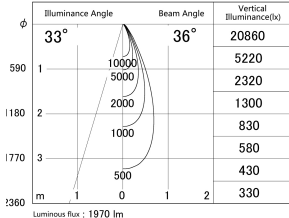

Item no. DD161-2035MW9030-TL

Series Name: AMMA Φ80 series Lens type adjustable Antiglare (DD161-AG)

■ Lighting Distribution Curve (cd/1000 lm)

Installation	Recessed mount
Type	High-efficiency antiglare type adjustable downlight
Fixture wattage	21W
Beam angle	36deg
Color Temp.	3000K
CRI	Ra>90
Luminous	1969 lm
Body	Die-castaluminumalloy
Body finish	N/A
Trim finish	White
Reflector finish	Mirror
IP Rate	IP20
Light source	COB module
Input Voltage	AC220~240V
Dimming Type	Non-Dimmable
Certificate	CE,CCC
Cut Hole	80mm