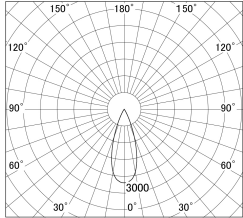

■ Lighting Distribution Curve (cd/1000 lm)