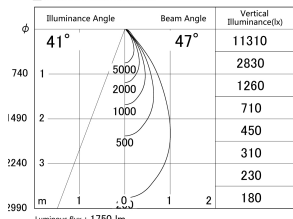

Item no. DD161-2045MW9030-TL

Series Name: AMMA Φ80 series Lens type adjustable Antiglare (DD161-AG)

■ Lighting Distribution Curve (cd/1000 lm)

Installation	Recessed mount
Type	High-efficiency antiglare type adjustable downlight
Fixture wattage	21W
Beam angle	47deg
Color Temp.	3000K
CRI	Ra>90
Luminous	1750 lm
Body	Die-castaluminumalloy
Body finish	N/A
Trim finish	White
Reflector finish	Mirror
IP Rate	IP20
Light source	COB module
Input Voltage	AC220~240V
Dimming Type	Non-Dimmable
Certificate	CE,CCC
Cut Hole	80mm