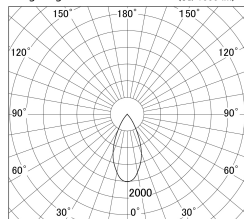

■ Lighting Distribution Curve (cd/1000 lm)