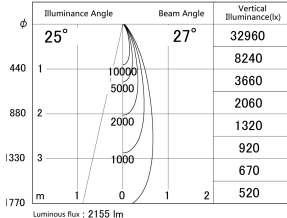

Item no. DD161-2525MW9030-TL

Series Name: AMMA Φ80 series Lens type adjustable Antiglare (DD161-AG)

■ Lighting Distribution Curve (cd/1000 lm)

Installation	Recessed mount
Type	High-efficiency antiglare type adjustable downlight
Fixture wattage	24W
Beam angle	27deg
Color Temp.	3000K
CRI	Ra>90
Luminous	2156 lm
Body	Die-castaluminumalloy
Body finish	N/A
Trim finish	White
Reflector finish	Mirror
IP Rate	IP20
Light source	COB module
Input Voltage	AC220~240V
Dimming Type	Non-Dimmable
Certificate	CE,CCC
Cut Hole	80mm