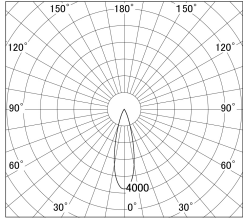

■ Lighting Distribution Curve (cd/1000 lm)