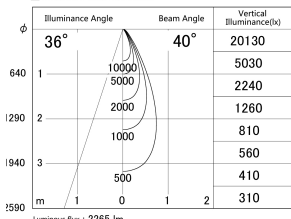

Item no. DD161-2540MW9030-TL

Series Name: AMMA Φ80 series Lens type adjustable Antiglare (DD161-AG)

■ Lighting Distribution Curve (cd/1000 lm)

Installation	Recessed mount
Type	High-efficiency antiglare type adjustable downlight
Fixture wattage	24W
Beam angle	40deg
Color Temp.	3000K
CRI	Ra>90
Luminous	2266 lm
Body	Die-castaluminumalloy
Body finish	N/A
Trim finish	White
Reflector finish	Mirror
IP Rate	IP20
Light source	COB module
Input Voltage	AC220~240V
Dimming Type	Non-Dimmable
Certificate	CE,CCC
Cut Hole	80mm