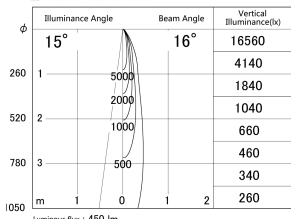

Item no. DD161-0515MW9035-TL

Series Name: AMMA Φ80 series Lens type adjustable Antiglare (DD161-AG)

■ Lighting Distribution Curve (cd/1000 lm)

Installation	Recessed mount
Type	High-efficiency antiglare type adjustable downlight
Fixture wattage	5W
Beam angle	16deg
Color Temp.	3500K
CRI	Ra>90
Luminous	452 lm
Body	Die-castaluminumalloy
Body finish	N/A
Trim finish	White
Reflector finish	Mirror
IP Rate	IP20
Light source	COB module
Input Voltage	AC220~240V
Dimming Type	Non-Dimmable
Certificate	CE,CCC
Cut Hole	80mm