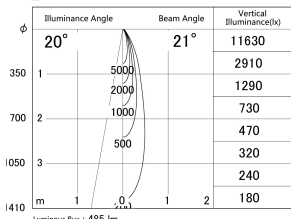

Item no. DD161-0520MW9035-TL

Series Name: AMMA Φ80 series Lens type adjustable Antiglare (DD161-AG)

■ Lighting Distribution Curve (cd/1000 lm)

Installation	Recessed mount
Type	High-efficiency antiglare type adjustable downlight
Fixture wattage	5W
Beam angle	21deg
Color Temp.	3500K
CRI	Ra>90
Luminous	484 lm
Body	Die-castaluminumalloy
Body finish	N/A
Trim finish	White
Reflector finish	Mirror
IP Rate	IP20
Light source	COB module
Input Voltage	AC220~240V
Dimming Type	Non-Dimmable
Certificate	CE,CCC
Cut Hole	80mm