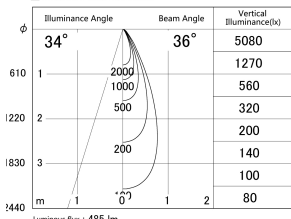

Item no. DD161-0535MW9035-TL

Series Name: AMMA Φ80 series Lens type adjustable Antiglare (DD161-AG)

■ Lighting Distribution Curve (cd/1000 lm)

Installation	Recessed mount
Type	High-efficiency antiglare type adjustable downlight
Fixture wattage	5W
Beam angle	36deg
Color Temp.	3500K
CRI	Ra>90
Luminous	484 lm
Body	Die-castaluminumalloy
Body finish	N/A
Trim finish	White
Reflector finish	Mirror
IP Rate	IP20
Light source	COB module
Input Voltage	AC220~240V
Dimming Type	Non-Dimmable
Certificate	CE,CCC
Cut Hole	80mm