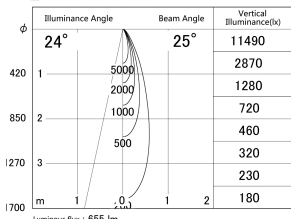

Item no. DD161-0825MW9035-TL

Series Name: AMMA Φ80 series Lens type adjustable Antiglare (DD161-AG)

■ Lighting Distribution Curve (cd/1000 lm)

Installation	Recessed mount
Type	High-efficiency antiglare type adjustable downlight
Fixture wattage	7.5W
Beam angle	25deg
Color Temp.	3500K
CRI	Ra>90
Luminous	654 lm
Body	Die-castaluminumalloy
Body finish	N/A
Trim finish	White
Reflector finish	Mirror
IP Rate	IP20
Light source	COB module
Input Voltage	AC220~240V
Dimming Type	Non-Dimmable
Certificate	CE,CCC
Cut Hole	80mm