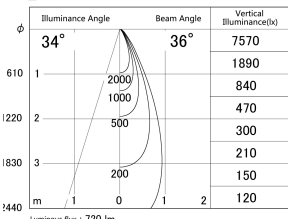

Item no. DD161-0835MW9035-TL

Series Name: AMMA Φ80 series Lens type adjustable Antiglare (DD161-AG)

■ Lighting Distribution Curve (cd/1000 lm)

Installation	Recessed mount
Type	High-efficiency antiglare type adjustable downlight
Fixture wattage	7.5W
Beam angle	36deg
Color Temp.	3500K
CRI	Ra>90
Luminous	721 lm
Body	Die-castaluminumalloy
Body finish	N/A
Trim finish	White
Reflector finish	Mirror
IP Rate	IP20
Light source	COB module
Input Voltage	AC220~240V
Dimming Type	Non-Dimmable
Certificate	CE,CCC
Cut Hole	80mm