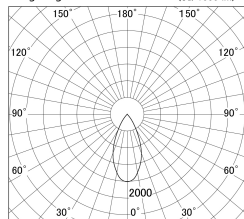

■ Lighting Distribution Curve (cd/1000 lm)