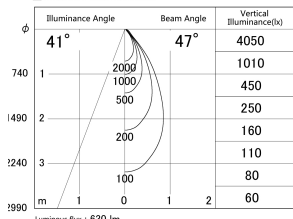

Item no. DD161-0845MW9035-TL

Series Name: AMMA Φ80 series Lens type adjustable Antiglare (DD161-AG)

■ Lighting Distribution Curve (cd/1000 lm)

Installation	Recessed mount
Type	High-efficiency antiglare type adjustable downlight
Fixture wattage	7.5W
Beam angle	47deg
Color Temp.	3500K
CRI	Ra>90
Luminous	628 lm
Body	Die-castaluminumalloy
Body finish	N/A
Trim finish	White
Reflector finish	Mirror
IP Rate	IP20
Light source	COB module
Input Voltage	AC220~240V
Dimming Type	Non-Dimmable
Certificate	CE,CCC
Cut Hole	80mm